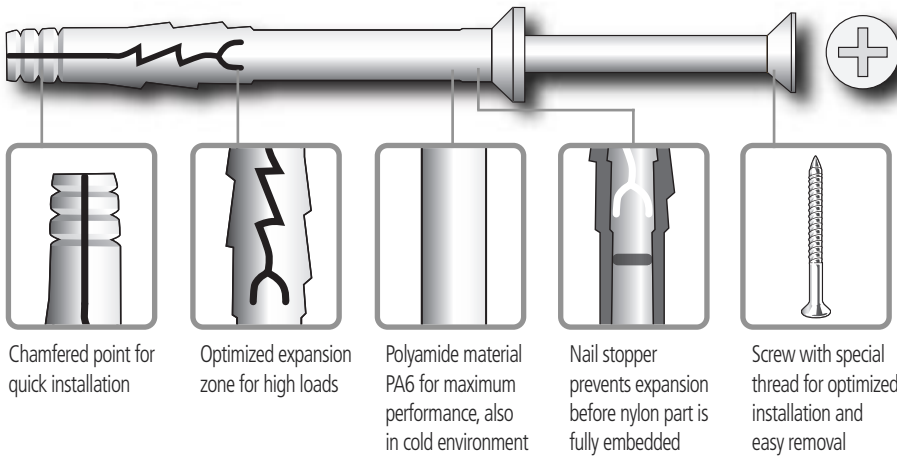

Which hammer screw has the best performance?

Mechanical
Anchors

NHS

NHS: the hammer screw with the best performance

Available range

NHS NYLON HAMMER SCREW

SIZES:
M5x27 to M5x50
M6x40 to M6x80
M8x60 to M8x135

NHS range overview

NHS Nylon Hammer-Screw®

| Type | Art. Nr. | | |
|----------|----------|-----|------|
| NHS5x27 | 24005 | 200 | 1600 |
| NHS5x50 | 24012 | 200 | 800 |
| NHS6x40 | 24015 | 200 | 800 |
| NHS6x55 | 24025 | 100 | 800 |
| NHS6x70 | 24029 | 100 | 400 |
| NHS6x80 | 24031 | 100 | 400 |
| NHS8x60 | 24035 | 100 | 400 |
| NHS8x75 | 24040 | 100 | 400 |
| NHS8x100 | 24045 | 100 | 400 |
| NHS8x120 | 24050 | 100 | 400 |
| NHS8x135 | 24055 | 100 | 400 |