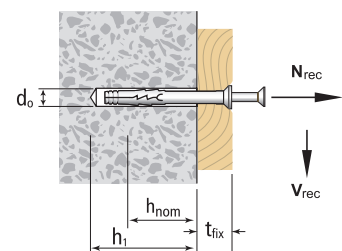

EN_BRO_NHS_301-1-1-1
Art.Nr. 61236

+31 (0)888-POWERS (769 377)

Powers cannot be responsible for any errors and reserves the right to make technical and range modifications without notice. No liability is accepted for printing errors and omissions. Powers terms and conditions apply.
Copyright © 2011 Powers Fasteners Europe. All rights reserved.

Powers®