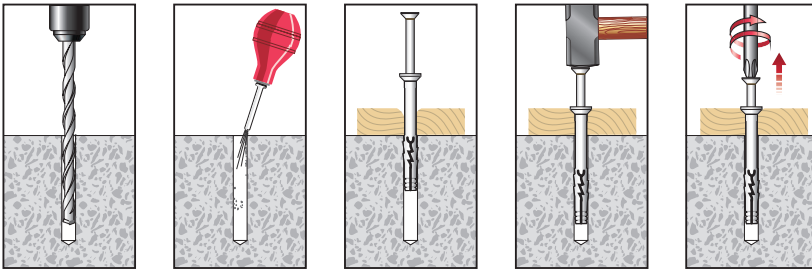

Which hammer screw has the best performance?

Mechanical
Anchors

NHS

NHS: the hammer screw with the best performance

Available range

NHS NYLON HAMMER SCREW

SIZES:
M5x27 to M5x50
M6x40 to M6x80
M8x60 to M8x135

Installation instruction

Approvals and test reports

Pending

Suitable base materials

NHS: Technical data

Loading data in uncracked concrete C20/25

| Type | h_{nom} [mm] | t_{fix} [mm] | h_1 [mm] | N_{rec} & V_{rec} [kN] |
|----------|----------------|----------------|------------|----------------------------|
| NHS5x27 | 25 | 2 | 35 | 0,1 |
| NHS5x50 | 25 | 25 | 35 | 0,1 |
| NHS6x40 | 30 | 10 | 40 | 0,2 |
| NHS6x55 | 30 | 25 | 40 | 0,2 |
| NHS6x70 | 30 | 40 | 40 | 0,2 |
| NHS6x80 | 30 | 50 | 40 | 0,2 |
| NHS8x60 | 40 | 20 | 50 | 0,3 |
| NHS8x75 | 40 | 35 | 50 | 0,3 |
| NHS8x100 | 40 | 60 | 50 | 0,3 |
| NHS8x120 | 40 | 80 | 50 | 0,3 |
| NHS8x135 | 40 | 95 | 50 | 0,3 |

NHS range overview

NHS Nylon Hammer-Screw®

| Type | Art. Nr. | | |
|----------|----------|-----|------|
| NHS5x27 | 24005 | 200 | 1600 |
| NHS5x50 | 24012 | 200 | 800 |
| NHS6x40 | 24015 | 200 | 800 |
| NHS6x55 | 24025 | 100 | 800 |
| NHS6x70 | 24029 | 100 | 400 |
| NHS6x80 | 24031 | 100 | 400 |
| NHS8x60 | 24035 | 100 | 400 |
| NHS8x75 | 24040 | 100 | 400 |
| NHS8x100 | 24045 | 100 | 400 |
| NHS8x120 | 24050 | 100 | 400 |
| NHS8x135 | 24055 | 100 | 400 |